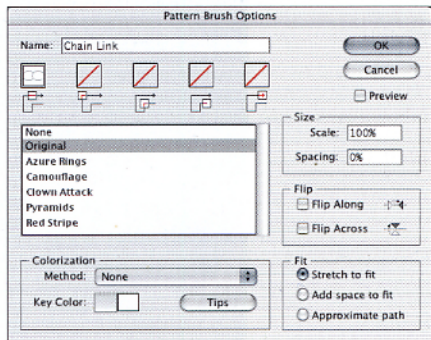

2

Finished link artwork; at the left, the links as Monroy created them; at the right, an alternative version of the interconnected links

3

The Pattern Brush Options dialog box showing default settings

Original path on top; below, path painted with Chain Link Pattern brush